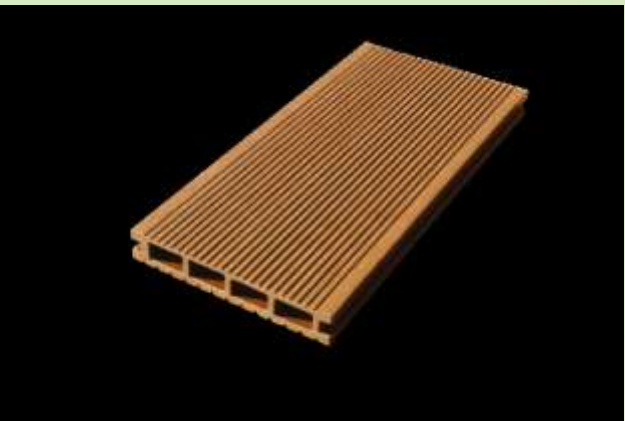

BVW DECKING

- ➔ Have you considered a maintenance free Decking? At BVW DECKING we have produced our very own 100% maintenance free BVW WPC Composite Decking. WPC Decking has an elegant wood structure that resembles normal wood and makes the Deck fit perfectly into both residential streets and in business contexts..
- ➔ Similar to natural wood appearance.
- ➔ Available in painted finish.
- ➔ Quick installation.
- ➔ Strong and durable.
- ➔ Resistant to all weather conditions .

Non Flammable

Water Resistance

**Temperature
Resistance**

**Resistance to
Fungi & Bacteria**

High UV Resistance

BVW DECKING

Profile Code :BVW 1001
Dimension : 145mm x 23mm
Standard Length : 2.4 mtr/8'
Standard Color : Wenge, Walnut
Surface Finishes : Sanding, Brushing
Special Color : Red, Black, Yellow, Beach White

Profile Code :BVW 1002
Dimension : 145mm x 23mm
Standard Length : 2.4 mtr/8'
Standard Color : Wenge, Walnut
Surface Finishes : Sanding, Brushing
Special Color : Red, Black, Teak, Beach White

Profile Code :BVW 1004
Dimension : 145mm x 23mm
Standard Length : 2.4 mtr/8'
Standard Color : Wenge, Walnut
Surface Finishes : Sanding, Brushing, Wooden Effect
Special Color : Red, Black, Teak, Beach White

BVW DECKING

Profile Code	:BVW 1005 Hybrid
Dimension	: 145mm x 21mm
Standard Length	: 2.4 mtr/8'
Special Color	: Teak Wood, IPE Wood, Maple Wood, Grey

Save Green Live Green

BVW DECKING

Save Green Live Green